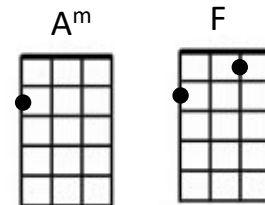

Sweet Sorrow In The Wind

Jean Ritchie

Intro: **G// G⁷// C//// C//// (x2)**

G G⁷ C
1. I hear the soft wind sighing

G G⁷ C
In every bush and tree

G G⁷ C
The sound of my heart crying

G G⁷ C
When you are far from me

C
When we're apart, my darlin'

A^m F G⁷ C
There's sorrow in the wind

G G⁷ C
When we're apart, my darlin'

A^m F G⁷ C
Sweet sorrow in the wind

(end: repeat last line slowly)

(Instr. after each chorus) **G// G⁷// C//// A^m// F/ G⁷/ C////**

G G⁷ C
2. You leave me in the morning

G G⁷ C
Your footsteps die away

G G⁷ C
Tho' not a leaf is stirring

G G⁷ C
I hear the wind all day

[Chorus]

G G⁷ C
3. They say when love grows older

G G⁷ C
It dies and fades away