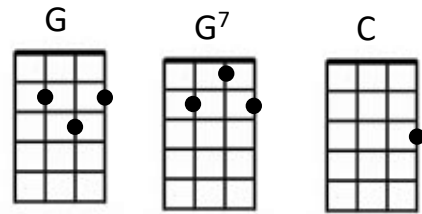

Sweet Sorrow In The Wind

Jean Ritchie

Intro: **G// G⁷// C//// C//// (x2)**

G G⁷ C
1. I hear the soft wind sighing

G G⁷ C
In every bush and tree

G G⁷ C
The sound of my heart crying

G G⁷ C
When you are far from me

C
When we're apart, my darlin'

A^m F G⁷ C
There's sorrow in the wind

G G⁷ C
When we're apart, my darlin'

A^m F G⁷ C
Sweet sorrow in the wind

(end: repeat last line slowly)

(Instr. after each chorus) **G// G⁷// C//// A^m// F/ G⁷/ C////**

G G⁷ C
2. You leave me in the morning

G G⁷ C
Your footsteps die away

G G⁷ C
Tho' not a leaf is stirring

G G⁷ C
I hear the wind all day

[Chorus]

G G⁷ C
3. They say when love grows older

G G⁷ C
It dies and fades away